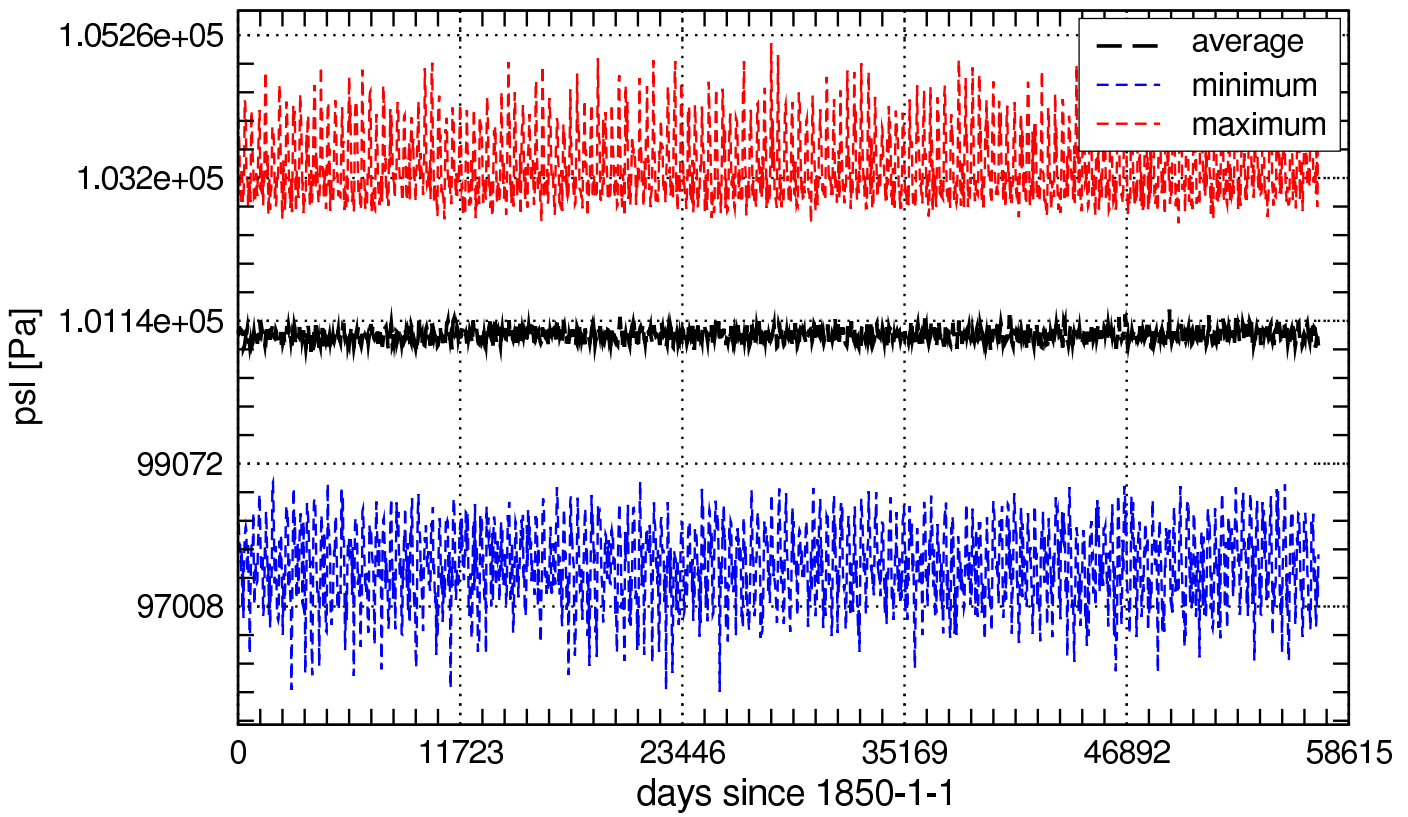

qc_mc_Amon_MIROC-ESM_historicalNat_r1i1p1.nc

Global Values of mc_Amon

Error Flag of mc_Amon

qc_psl_Amon_MIROC-ESM_historicalNat_r1i1p1.nc

Global Values of psl_Amon

Error Flag of psl_Amon

qc_rsuscs_Amon_MIROC-ESM_historicalNat_r1i1p1.nc