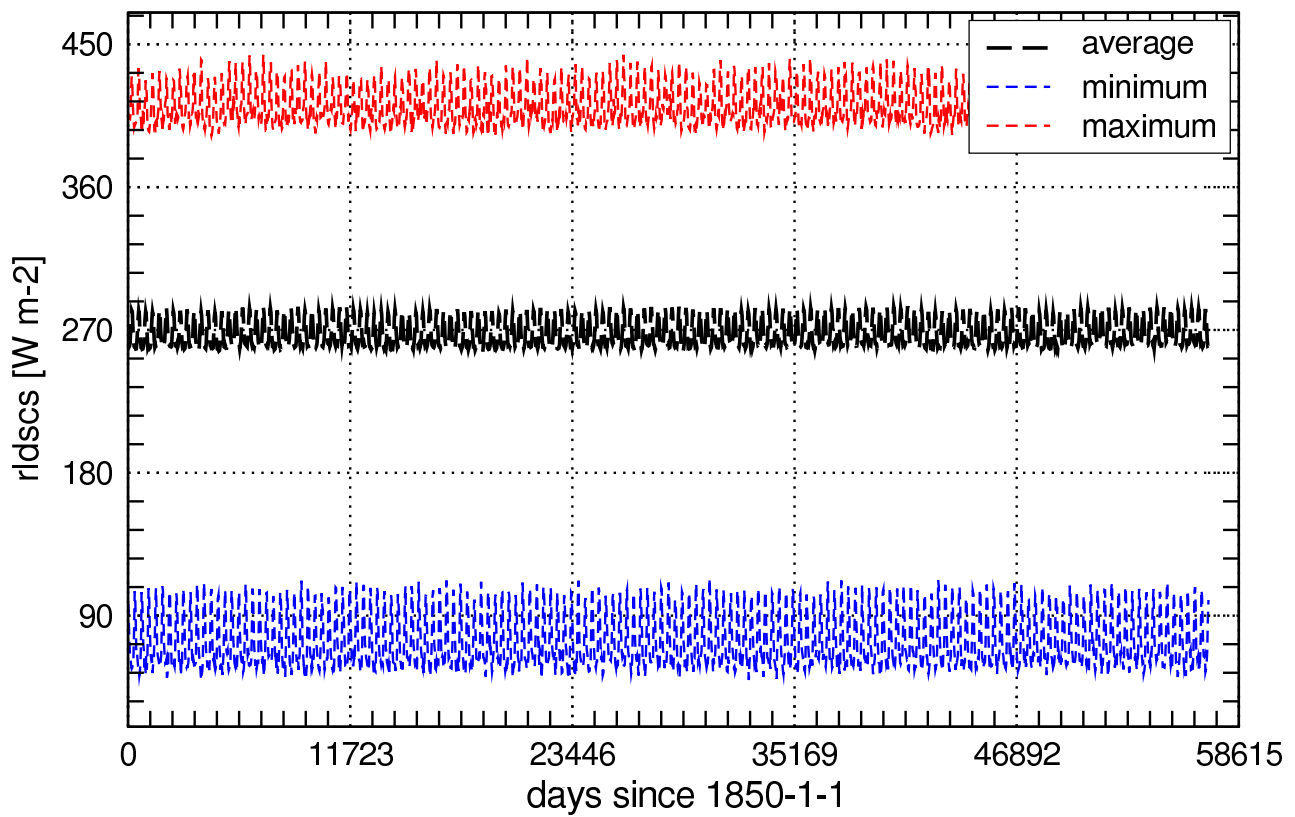

qc_rldscs_Amon_MIROC-ESM_historicalNat_r1i1p1.nc

Global Values of rldscs_Amon