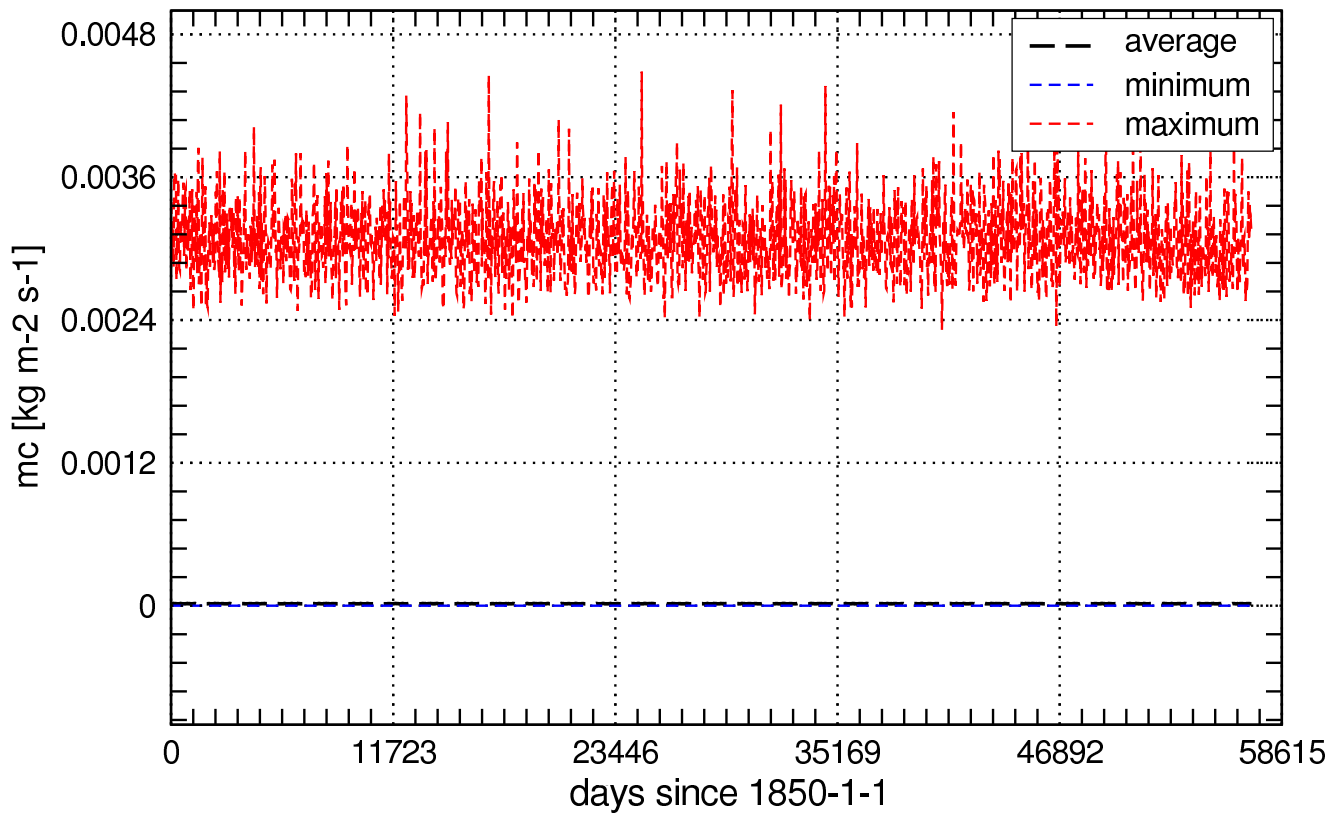

qc_mc_Amon_MIROC-ESM_historicalNat_r1i1p1.nc

Global Values of mc_Amon