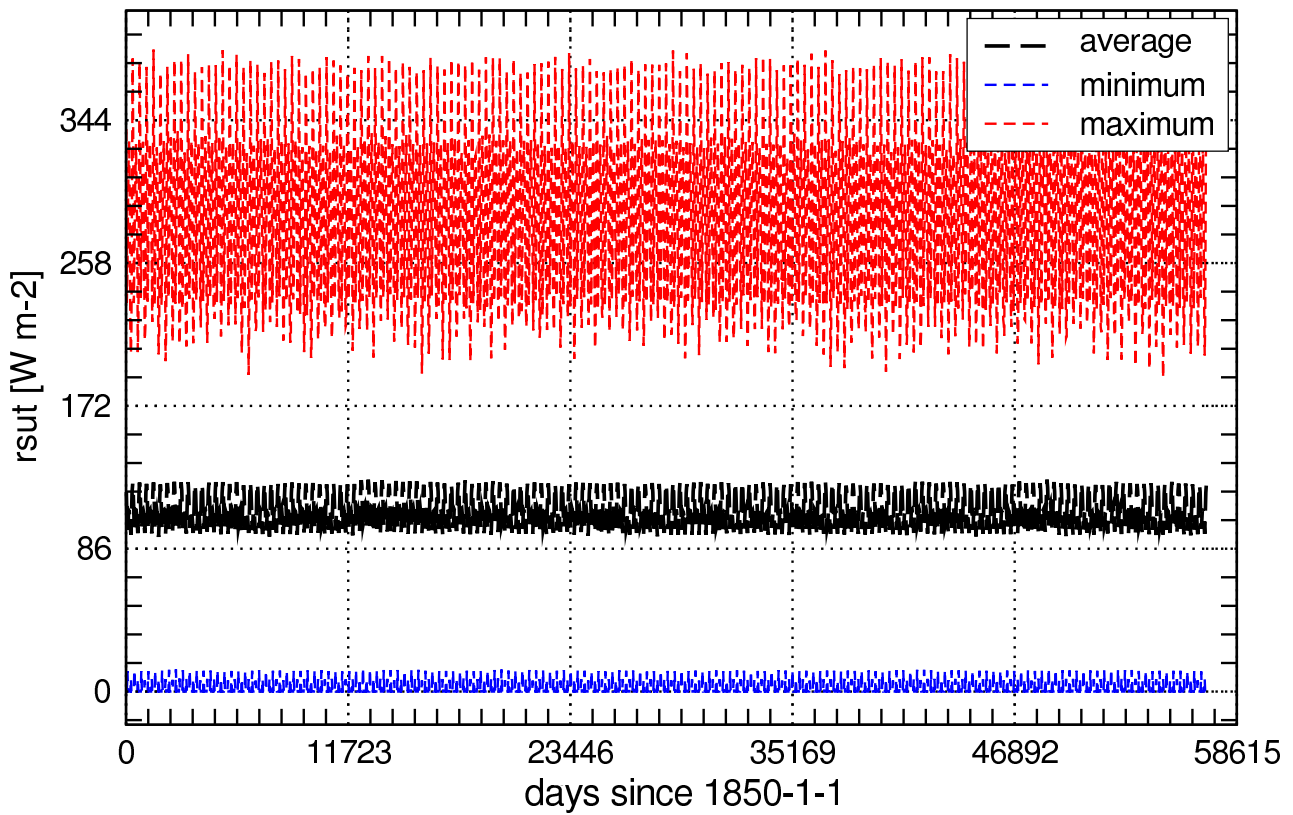

qc_rsus_Amon_MIROC-ESM_historicalNat_r1i1p1.nc

Global Values of rsus_Amon

Error Flag of rsus_Amon

qc_rsut_Amon_MIROC-ESM_historicalNat_r1i1p1.nc

Global Values of rsut_Amon

Error Flag of rsut_Amon

qc_pr_Olmon_MIROC-ESM_historicalNat_r1i1p1.nc