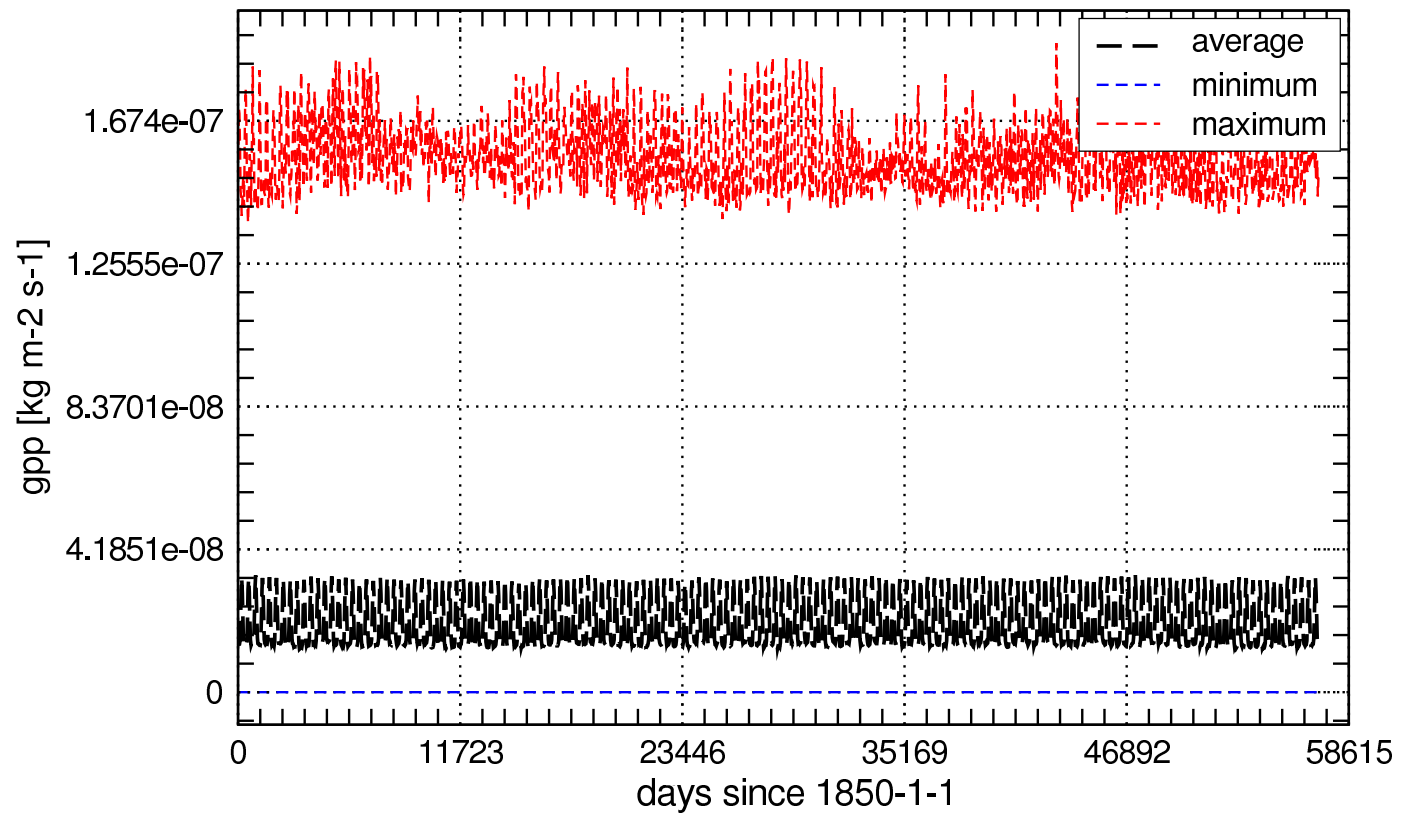

qc_gpp_Lmon_MIROC-ESM_historicalNat_r1i1p1.nc

Global Values of gpp_Lmon