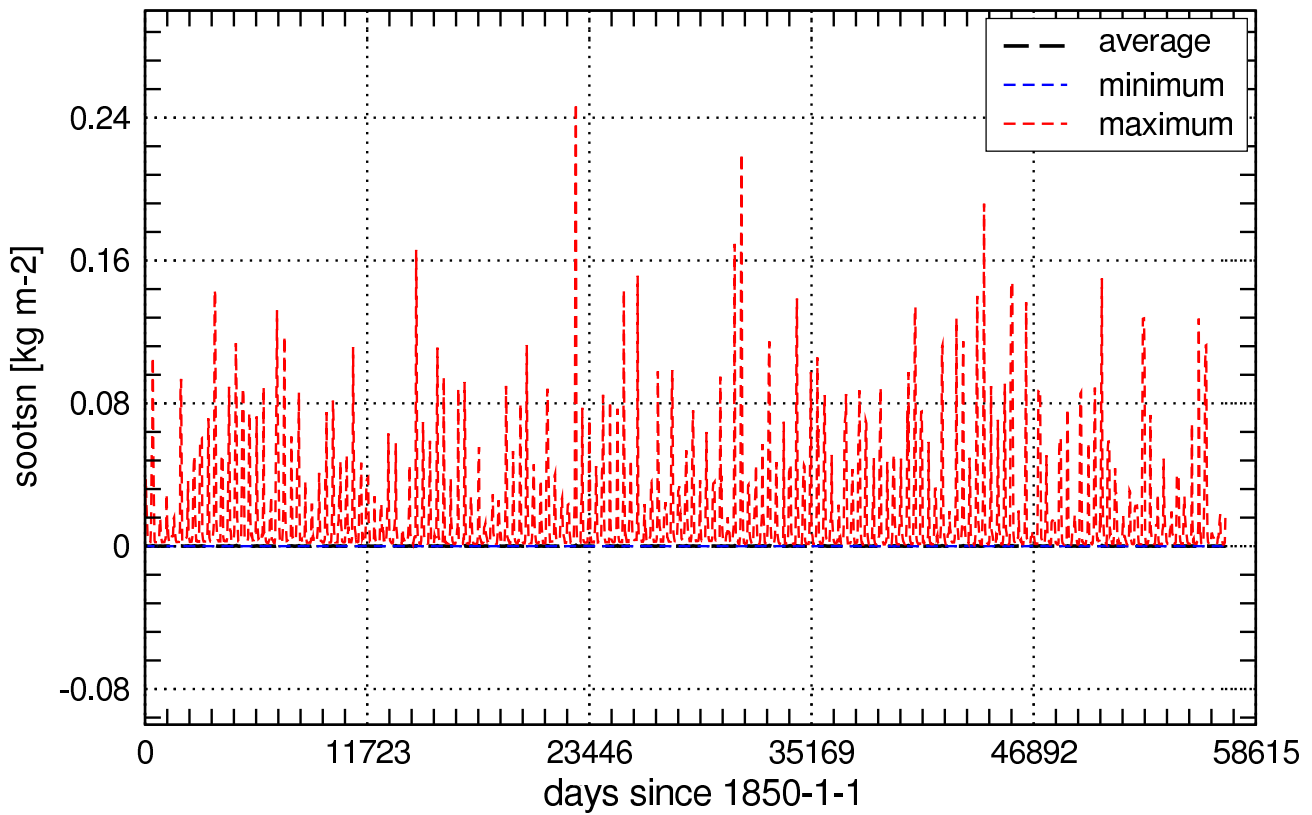

qc_lai_Lmon_MIROC-ESM_historicalNat_r1i1p1.nc

Global Values of lai_Lmon

Error Flag of lai_Lmon

qc_sootsn_Lmon_MIROC-ESM_historicalNat_r1i1p1.nc

Global Values of sootsn_Lmon

Error Flag of sootsn_Lmon

qc_masscello_Omon_MIROC-ESM_historicalNat_r1i1p1.nc