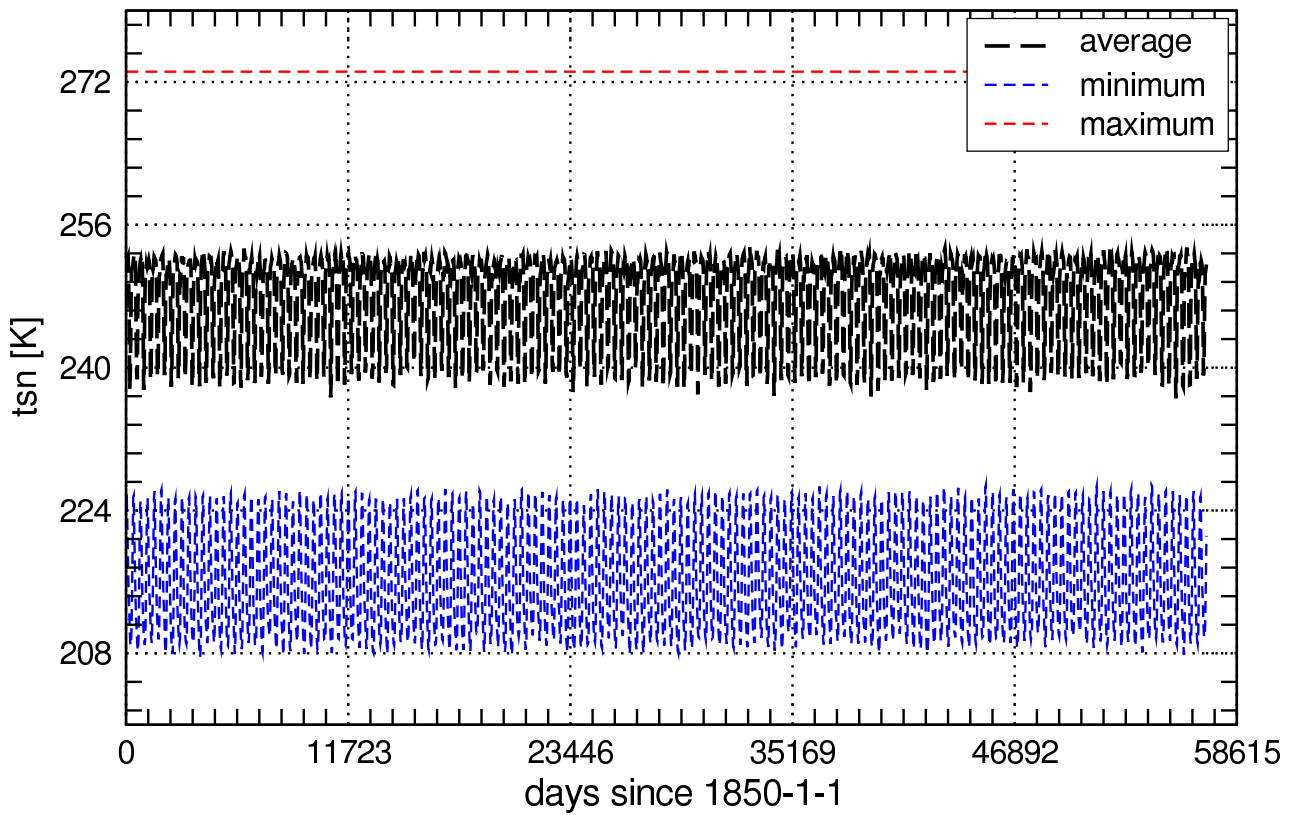

qc_tsn_Llmon_MIROC-ESM_historicalNat_r1i1p1.nc

Global Values of tsn_Llmon