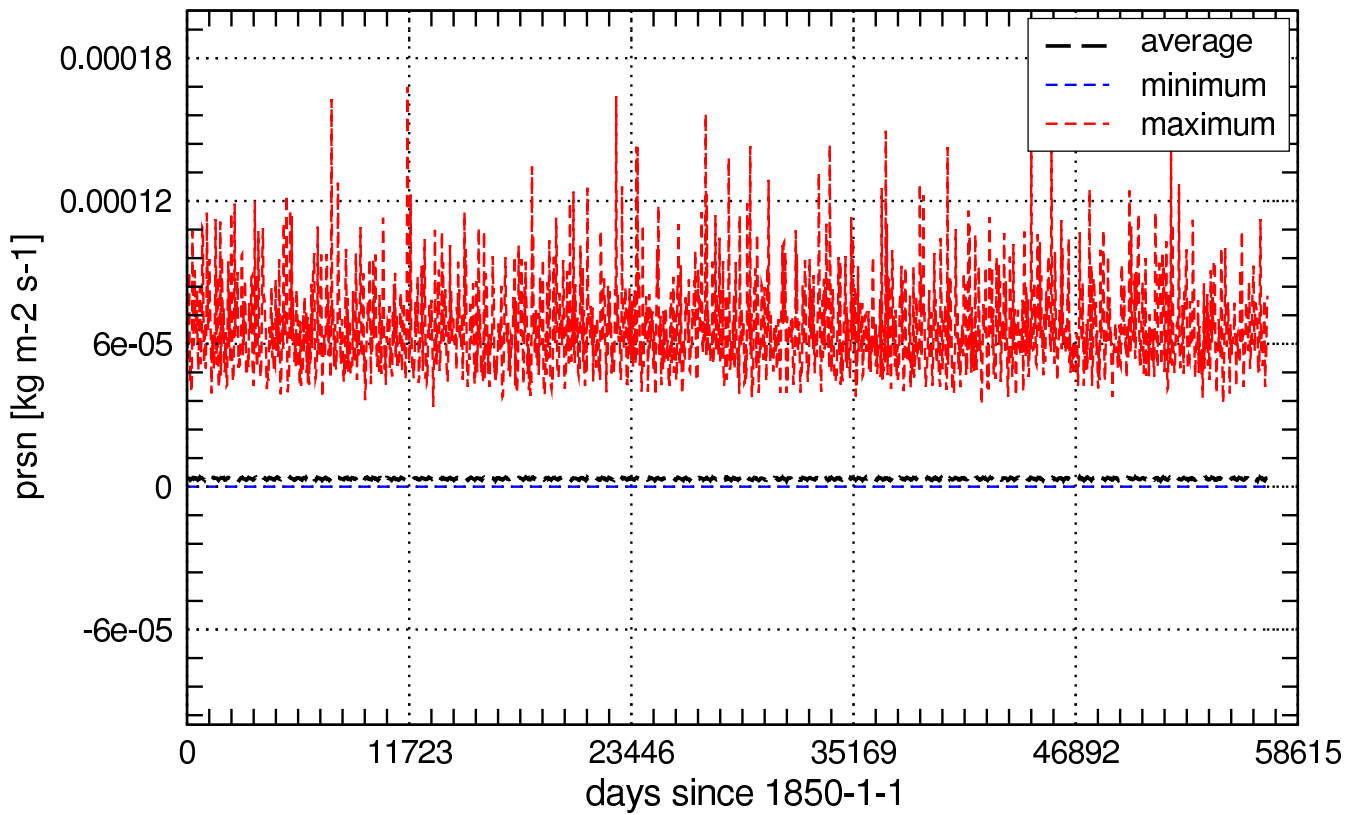

qc_prsn_Amon_MIROC-ESM_historicalNat_r1i1p1.nc

Global Values of prsn_Amon