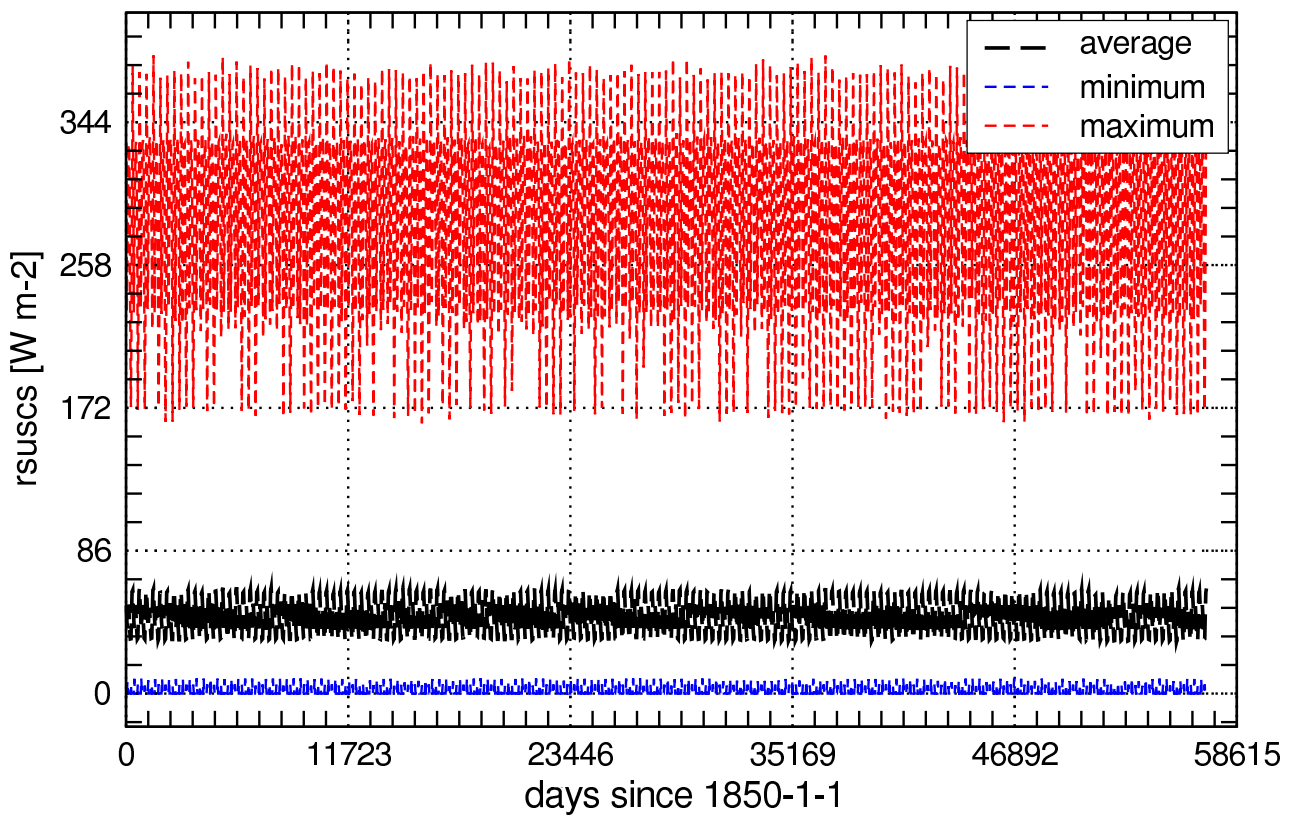

qc_rsuscs_Amon_MIROC-ESM_historicalNat_r1i1p1.nc

Global Values of rsuscs_Amon