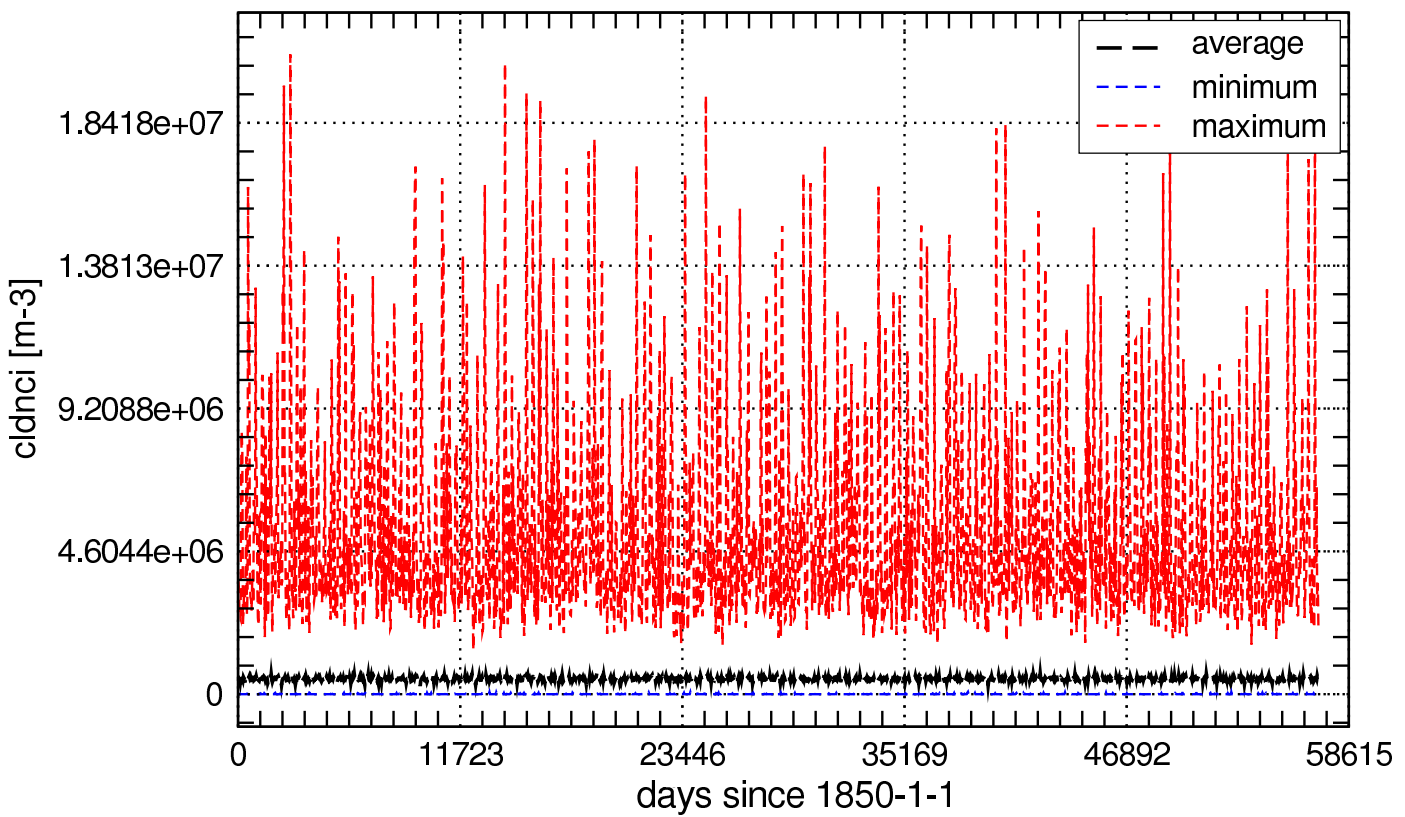

qc_cldnci_aero_MIROC-ESM_historicalNat_r1i1p1.nc

Global Values of cldnci_aero