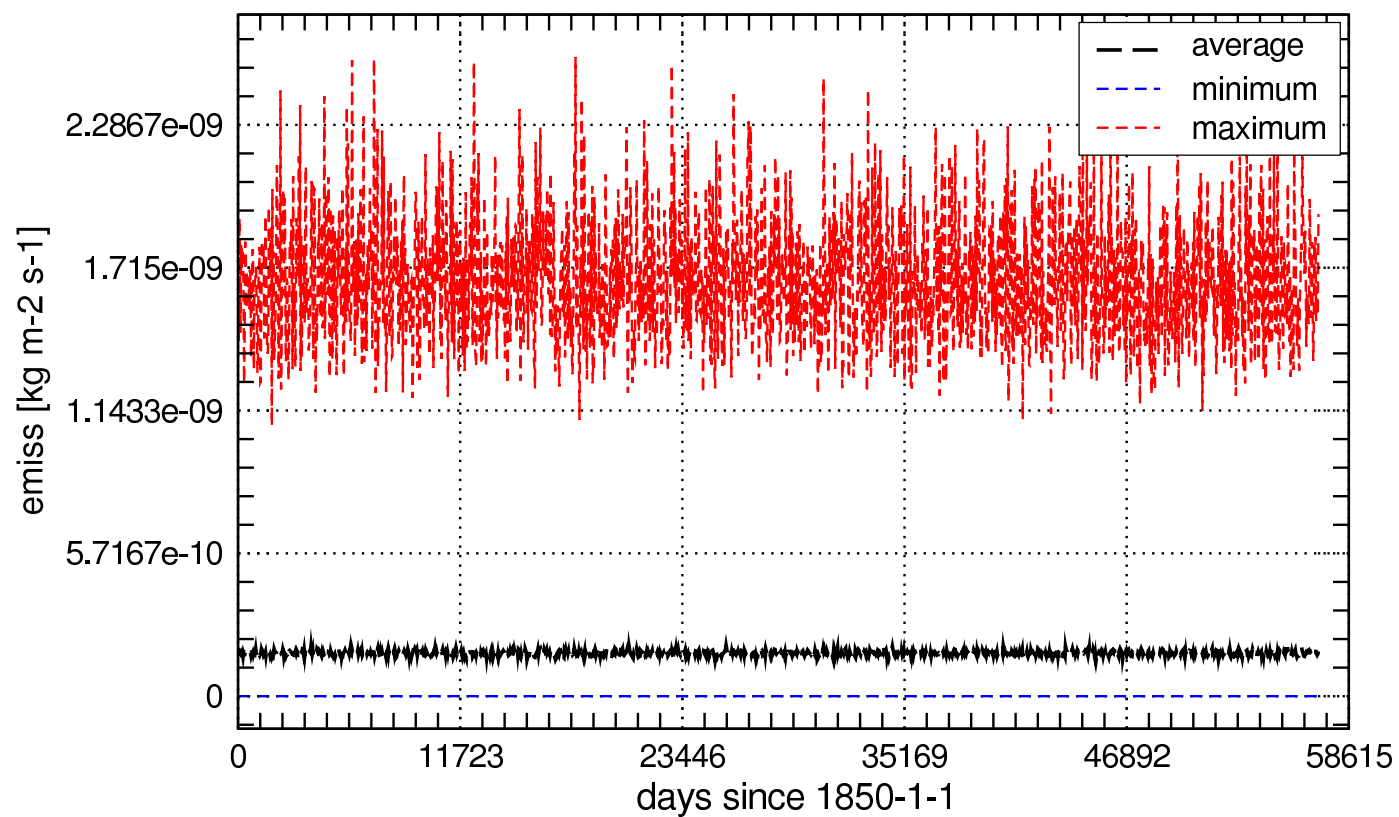

qc_emiss_aero_MIROC-ESM_historicalNat_r1i1p1.nc

Global Values of emiss_aero

Error Flag of emiss_aero

qc_inc_aero_MIROC-ESM_historicalNat_r1i1p1.nc
Global Values of inc_aero

Error Flag of inc_aero

qc_cldnci_aero_MIROC-ESM_historicalNat_r1i1p1.nc