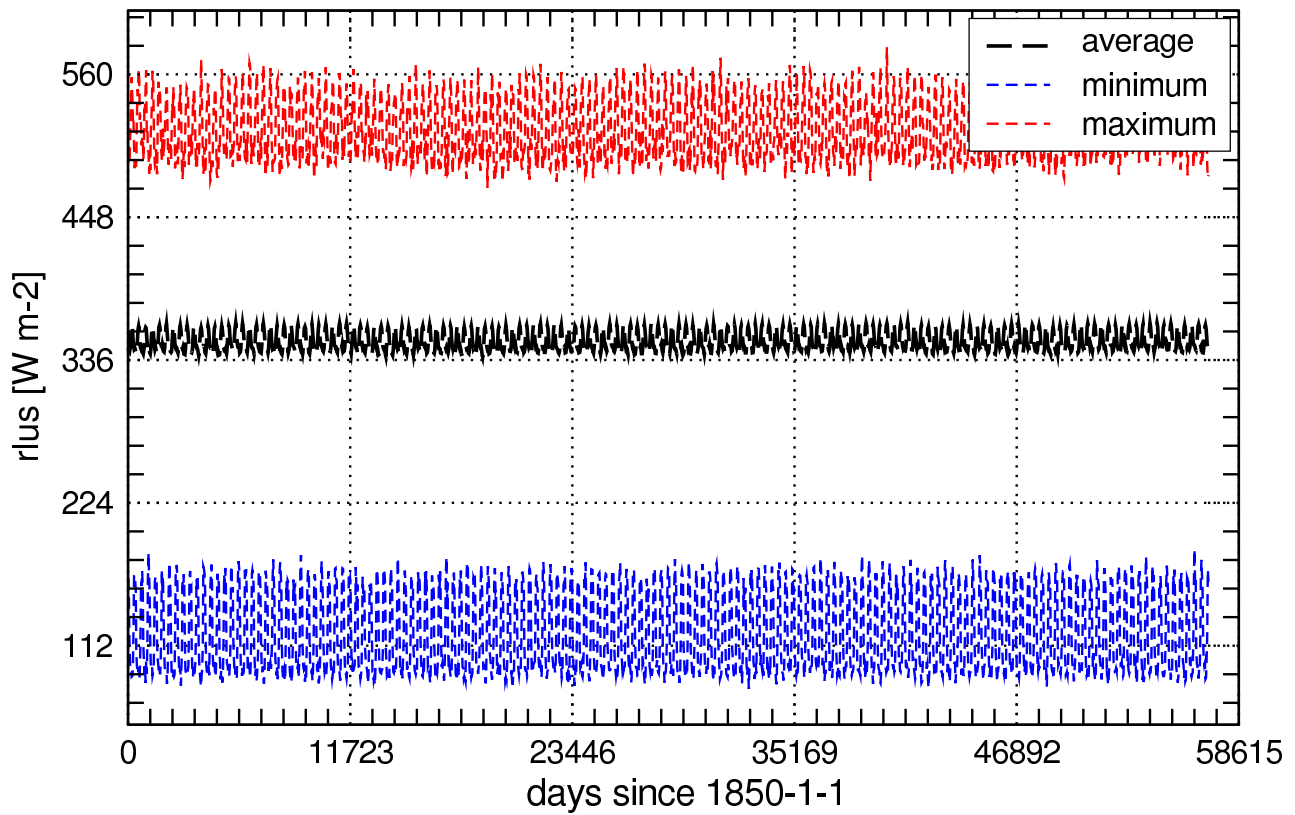

Error Flag of hfls_Amon

qc_prc_Amon_MIROC-ESM_historicalNat_r1i1p1.nc

Global Values of prc_Amon

Error Flag of prc_Amon

qc_rlus_Amon_MIROC-ESM_historicalNat_r1i1p1.nc

Global Values of rlus_Amon

Error Flag of rlus_Amon