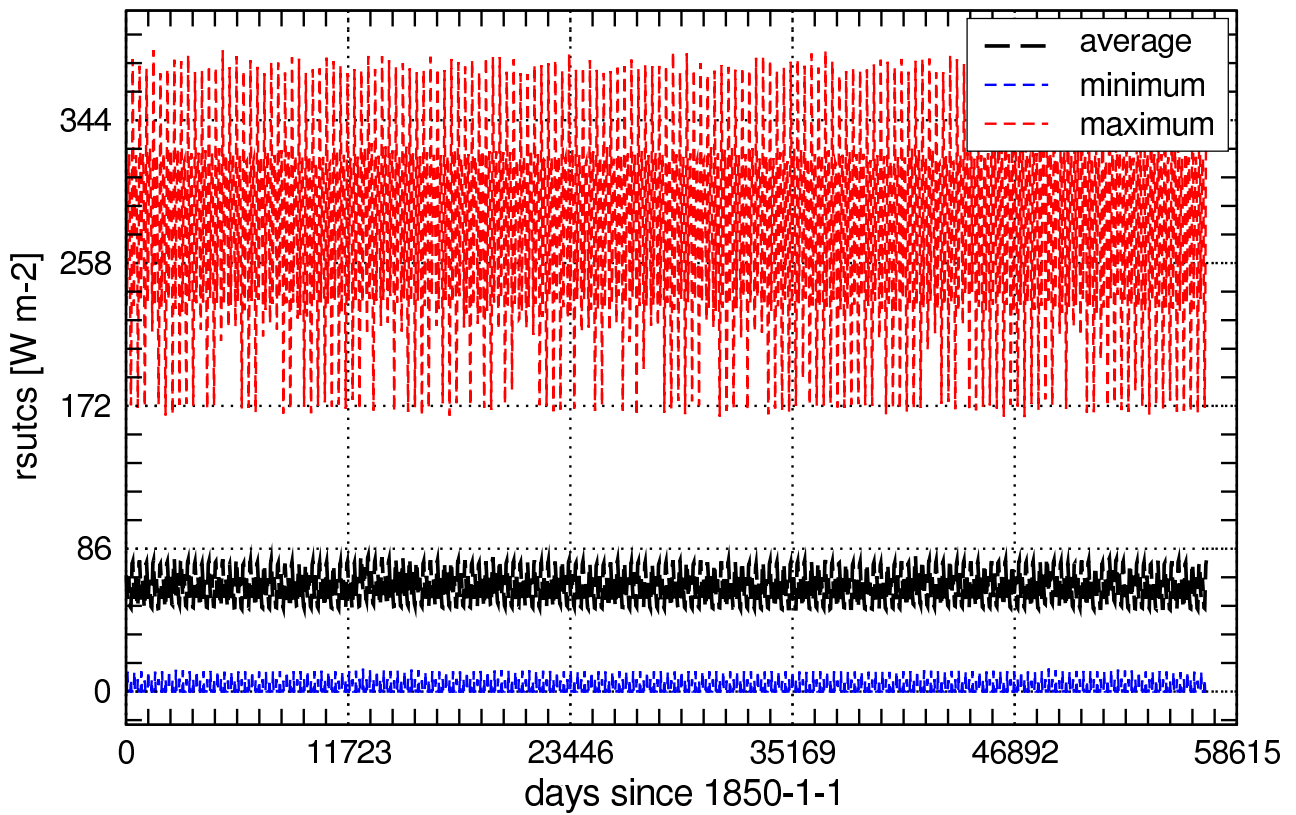

qc_rsutcs_Amon_MIROC-ESM_historicalNat_r1i1p1.nc

Global Values of rsutcs_Amon