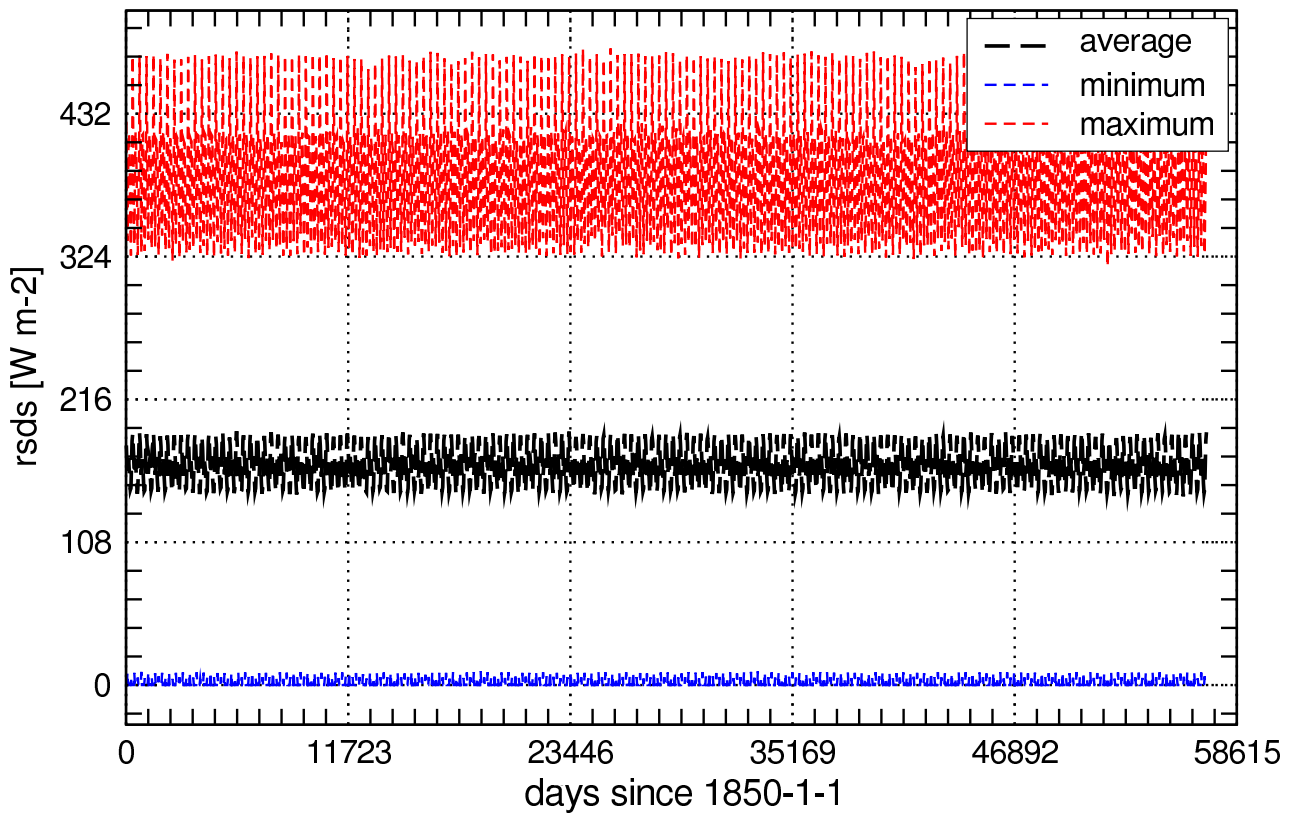

qc_rsds_Amon_MIROC-ESM_historicalNat_r1i1p1.nc

Global Values of rsds_Amon