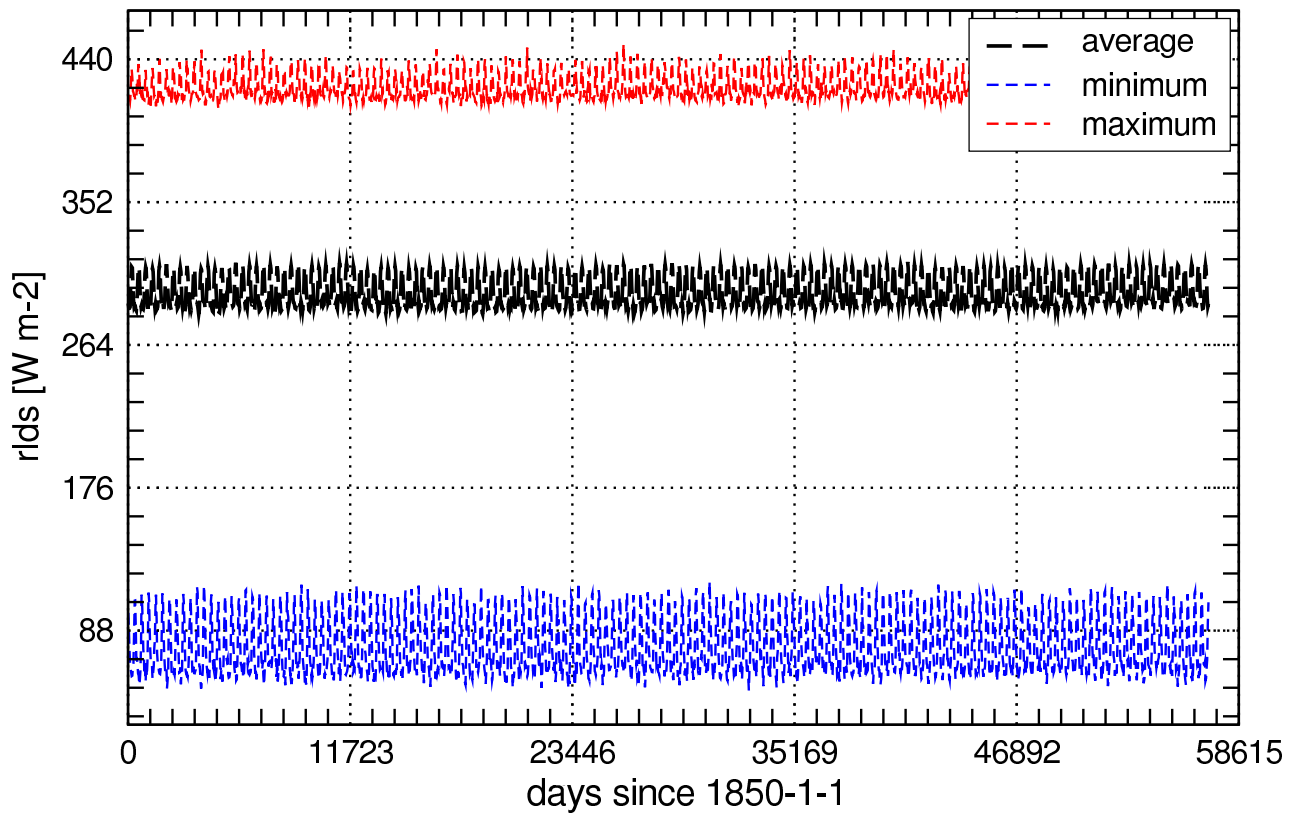

Error Flag of clivi_Amon

qc_ps_Amon_MIROC-ESM_historicalNat_r1i1p1.nc

Global Values of ps_Amon

Error Flag of ps_Amon

qc_rlds_Amon_MIROC-ESM_historicalNat_r1i1p1.nc

Global Values of rlds_Amon

Error Flag of rlds_Amon