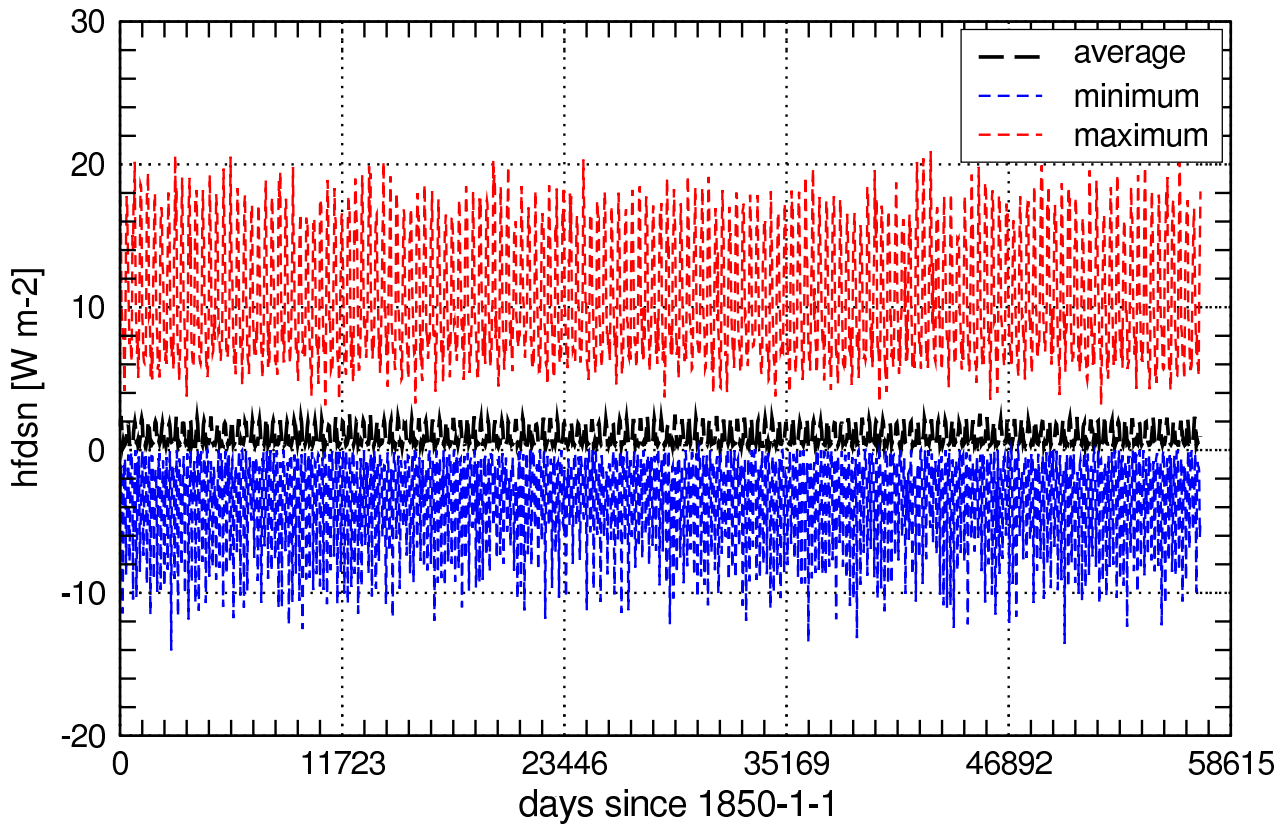

qc_hfdsn_Llmon_MIROC-ESM_historicalNat_r1i1p1.nc

Global Values of hfdsn_Llmon