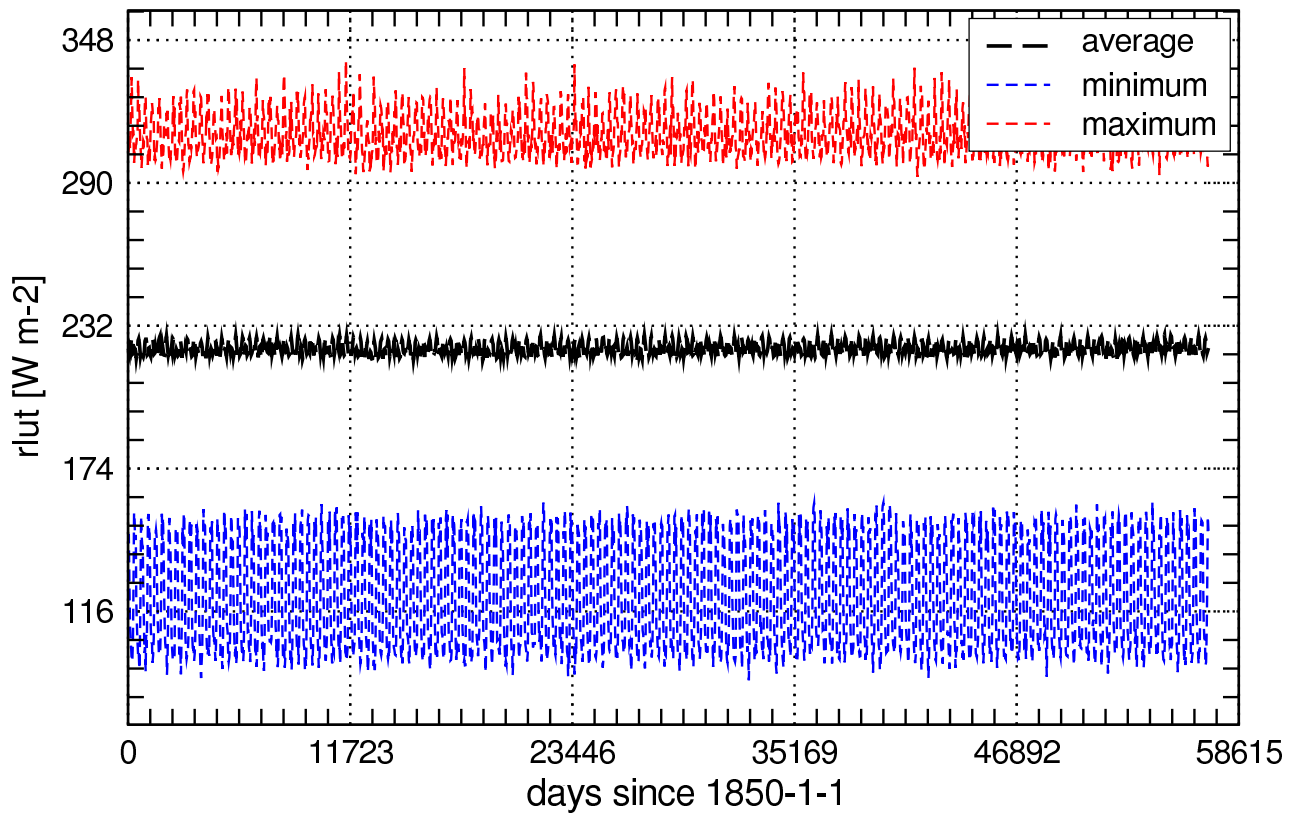

Error Flag of hur_Amon

qc_prsn_Amon_MIROC-ESM_historicalNat_r1i1p1.nc

Global Values of prsn_Amon

Error Flag of prsn_Amon

qc_rlut_Amon_MIROC-ESM_historicalNat_r1i1p1.nc

Global Values of rlut_Amon

Error Flag of rlut_Amon