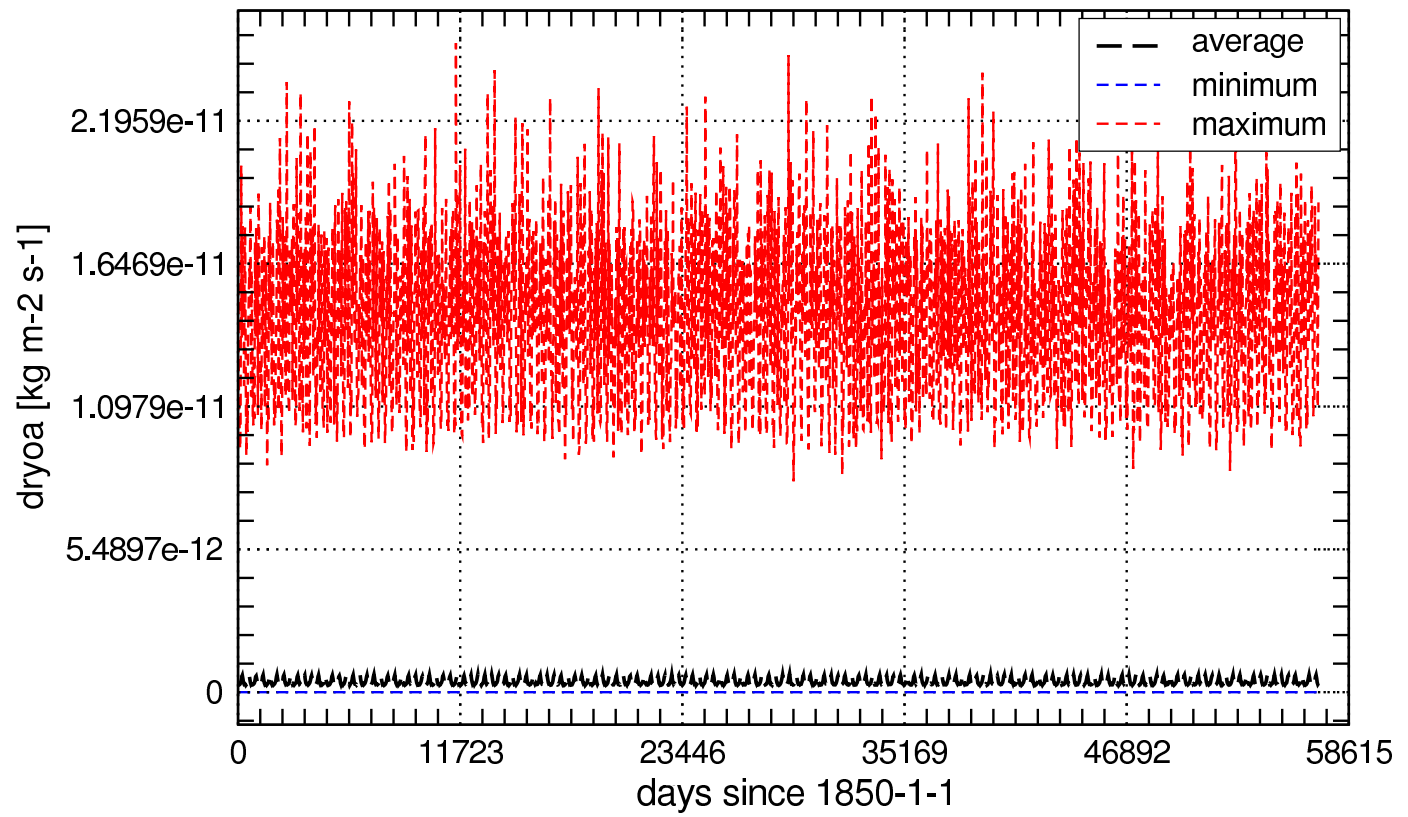

qc_dryoa_aero_MIROC-ESM_historicalNat_r1i1p1.nc

Global Values of dryoa_aero