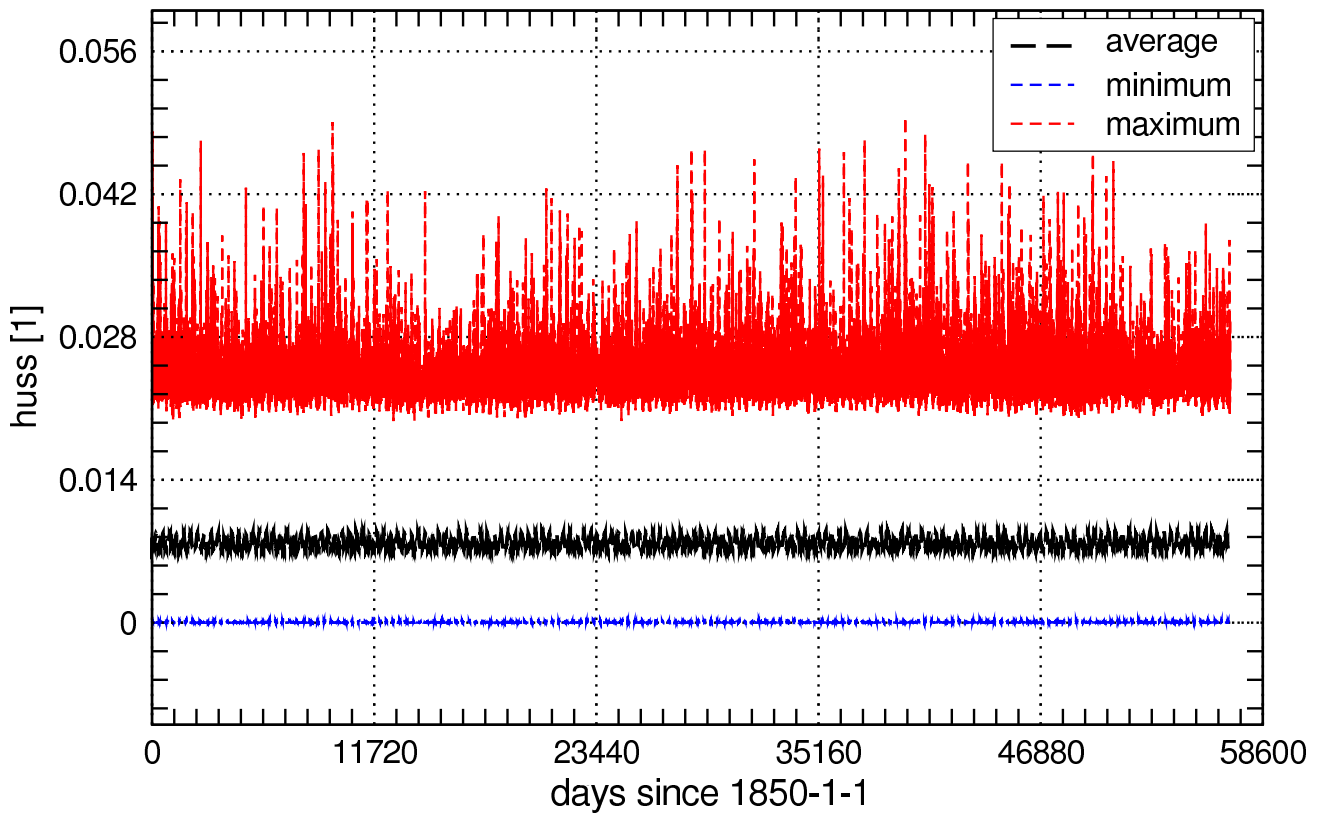

Error Flag of mrlsl_Lmon

qc_hfdsn_Llmon_MIROC-ESM_historicalNat_r1i1p1.nc

Global Values of hfdsn_Llmon

Error Flag of hfdsn_Llmon

qc_huss_day_MIROC-ESM_historicalNat_r1i1p1.nc

Global Values of huss_day

Error Flag of huss_day