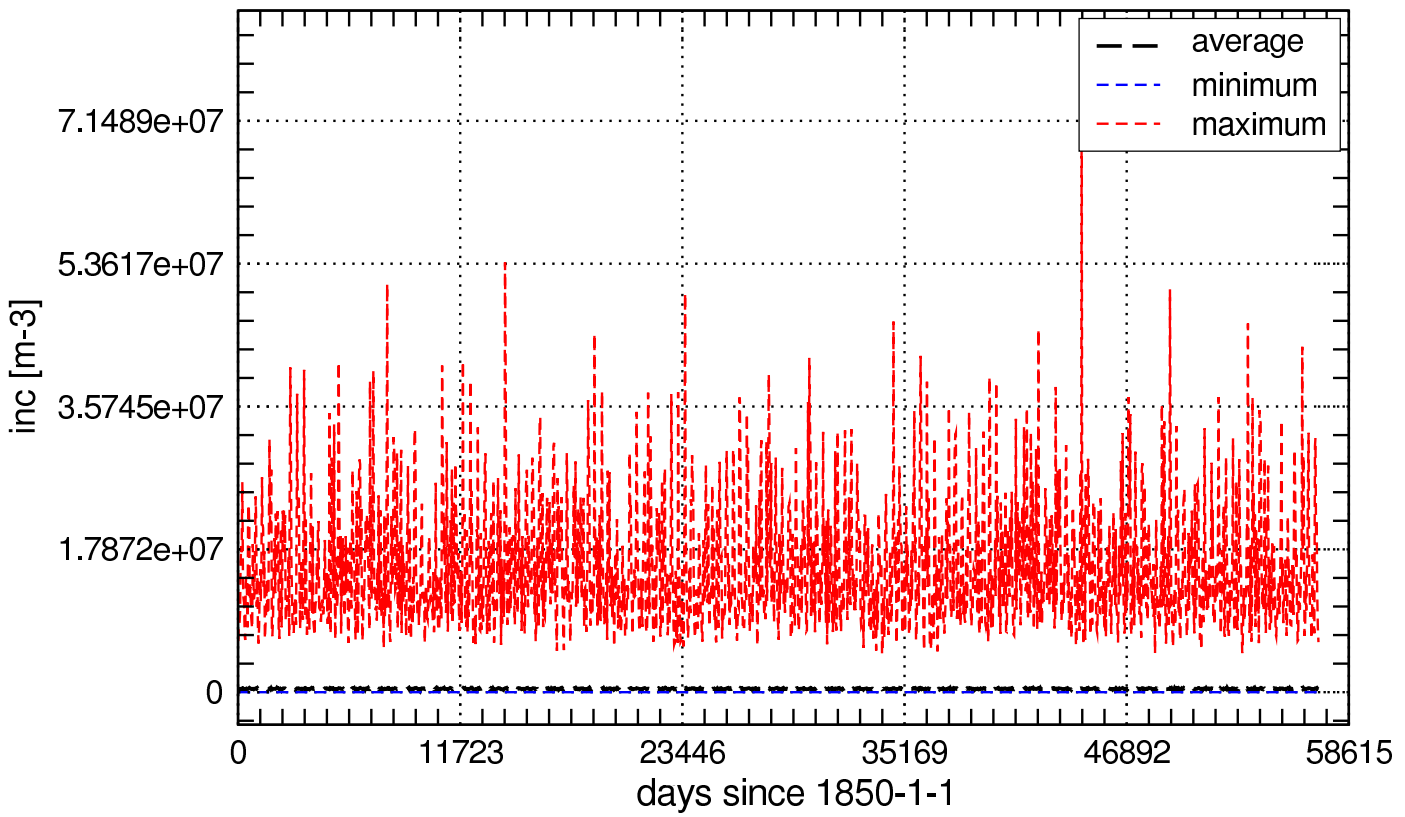

qc_emiss_aero_MIROC-ESM_historicalNat_r1i1p1.nc

Global Values of emiss_aero

Error Flag of emiss_aero

qc_inc_aero_MIROC-ESM_historicalNat_r1i1p1.nc
Global Values of inc_aero

Error Flag of inc_aero

qc_cldnci_aero_MIROC-ESM_historicalNat_r1i1p1.nc