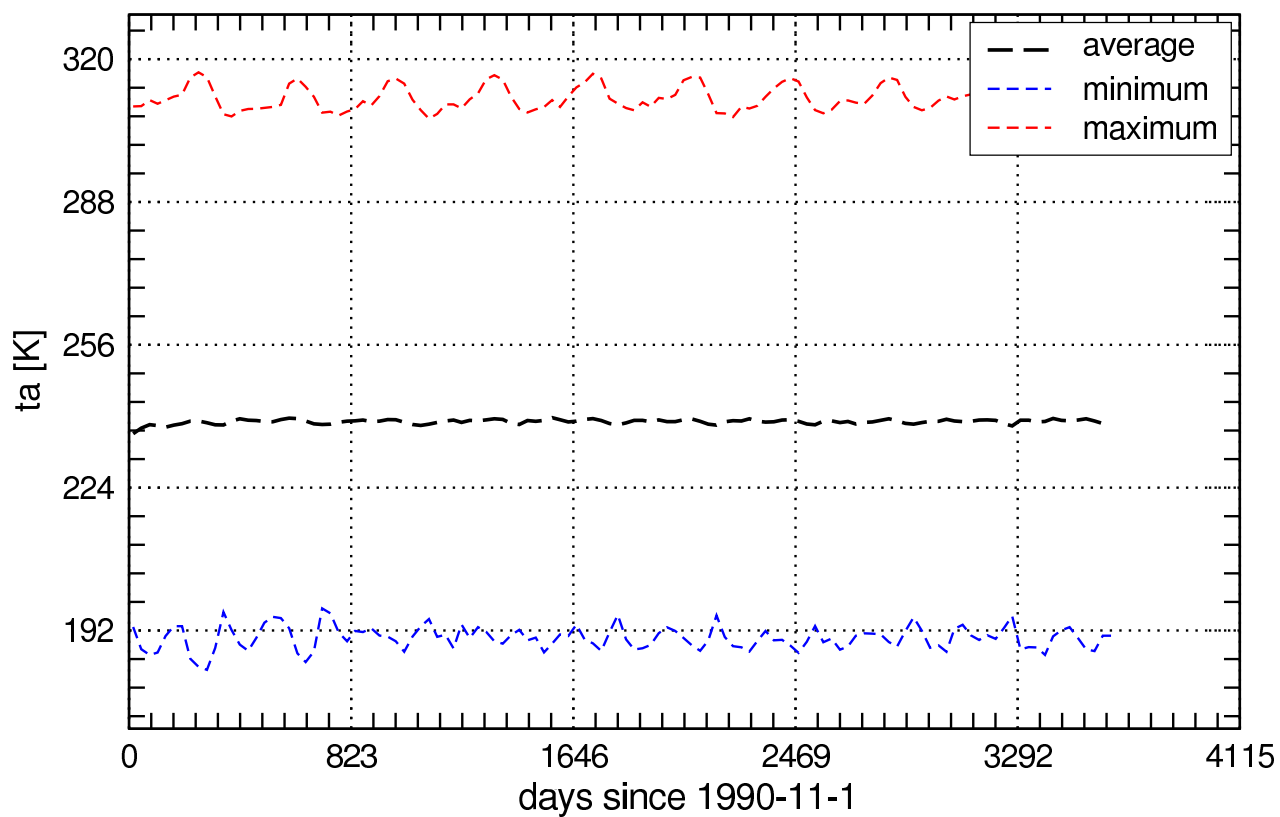

qc_ta_Amon_CFSv2-2011_decadal1990_r1i2p1.nc

Global Values of ta_Amon