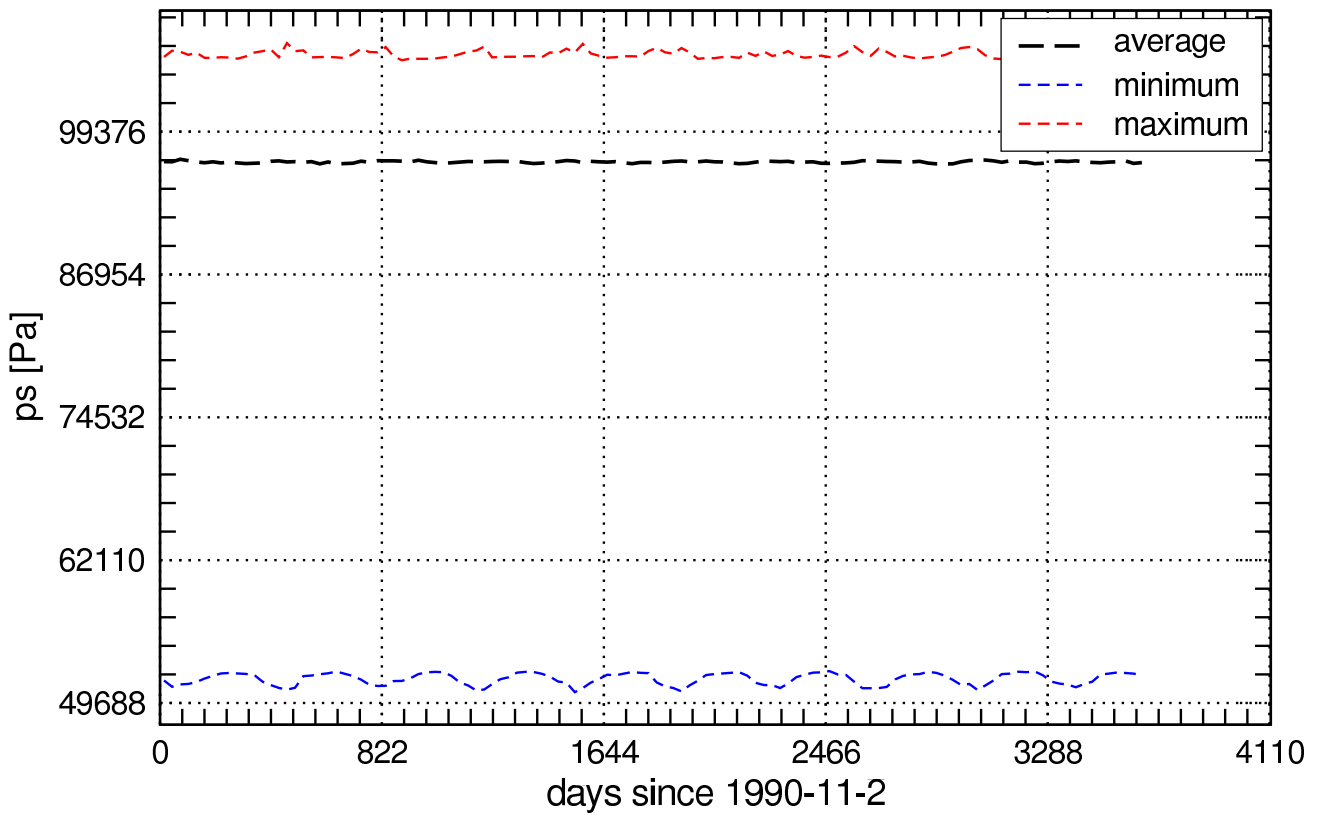

qc_ps_Amon_CFSv2-2011_decadal1990_r2i2p1.nc

Global Values of ps_Amon