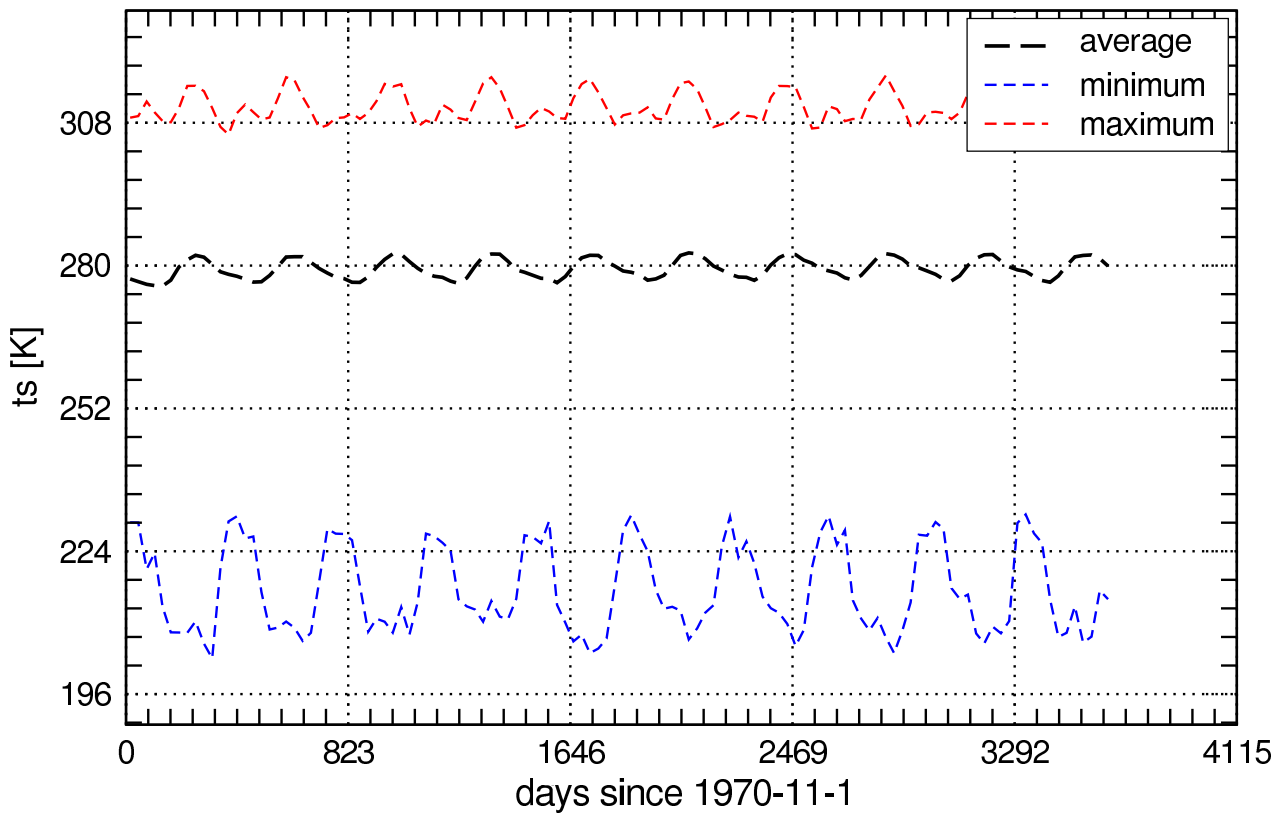

qc_ts_Amon_CFSv2-2011_decadal1970_r1i2p1.nc

Global Values of ts_Amon