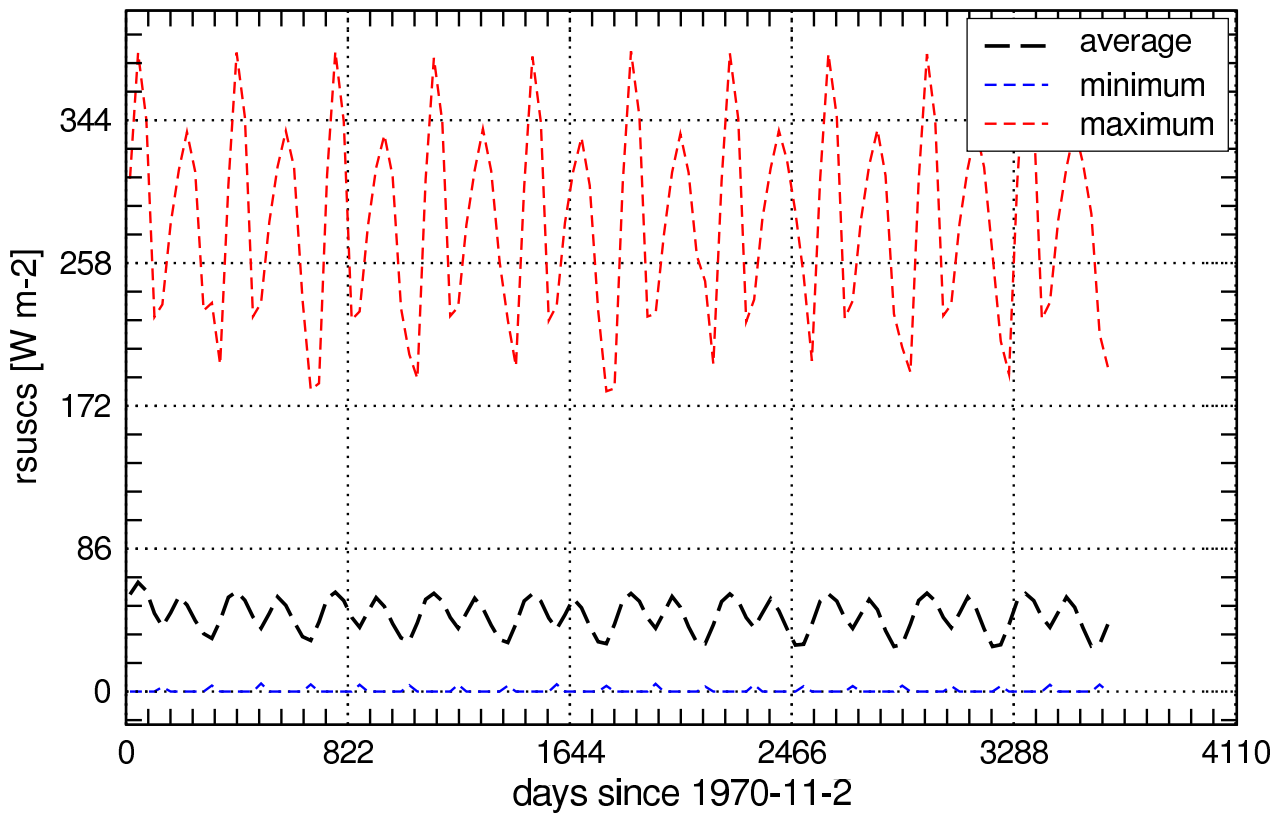

qc_rsuscs_Amon_CFSv2-2011_decadal1970_r2i2p1.nc

Global Values of rsuscs_Amon